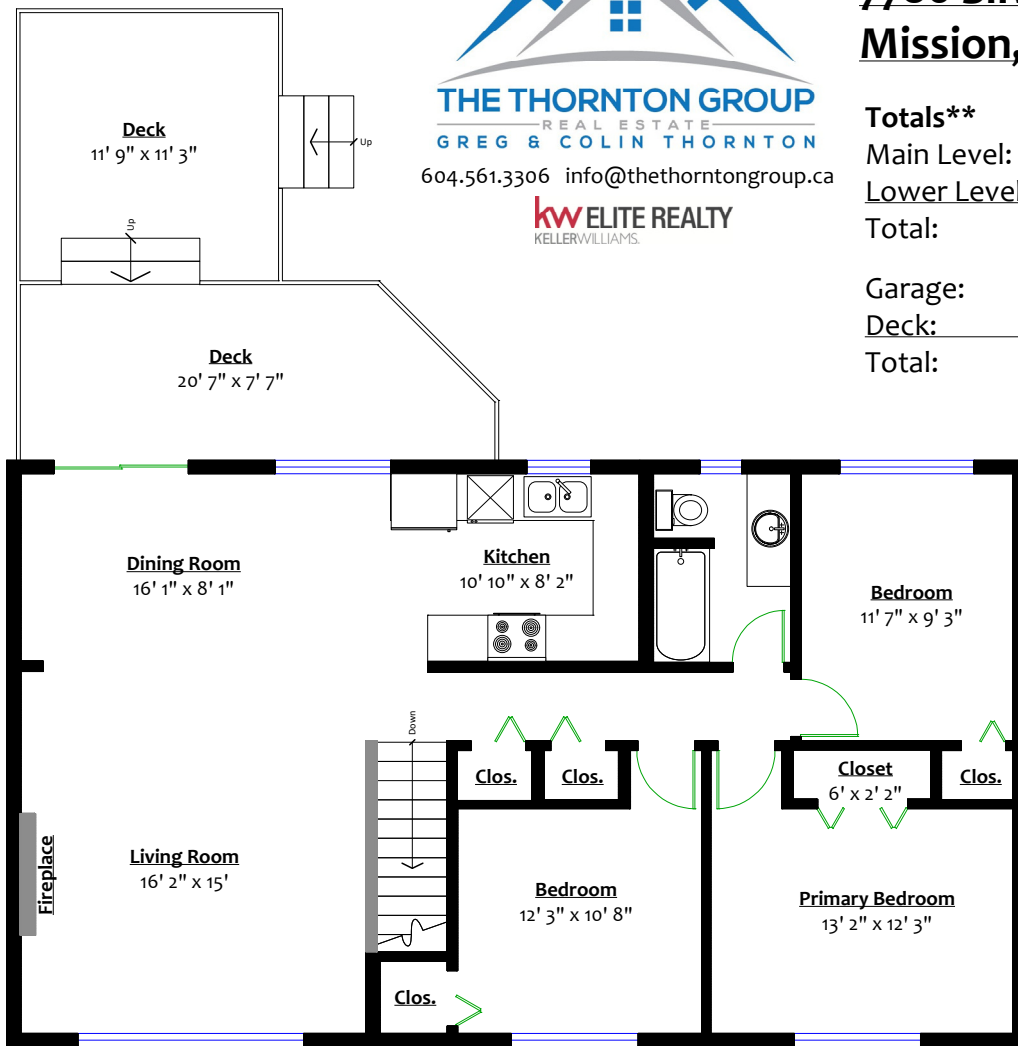

7786 Silverdale Place, Mission, B.C.

Totals**

Main Level: 1,123 sq. ft.

Lower Level: 825 sq. ft.

Total: 1,948 sq. ft.

Garage: 293 sq. ft.

Deck: 285 sq. ft.

Total: 578 sq. ft.

MAIN LEVEL

Floor Area: 1,123 Sq. Ft.

Ceiling Height: 8'

LOWER LEVEL

Floor Area: 825 Sq. Ft.

Ceiling Height: 8'