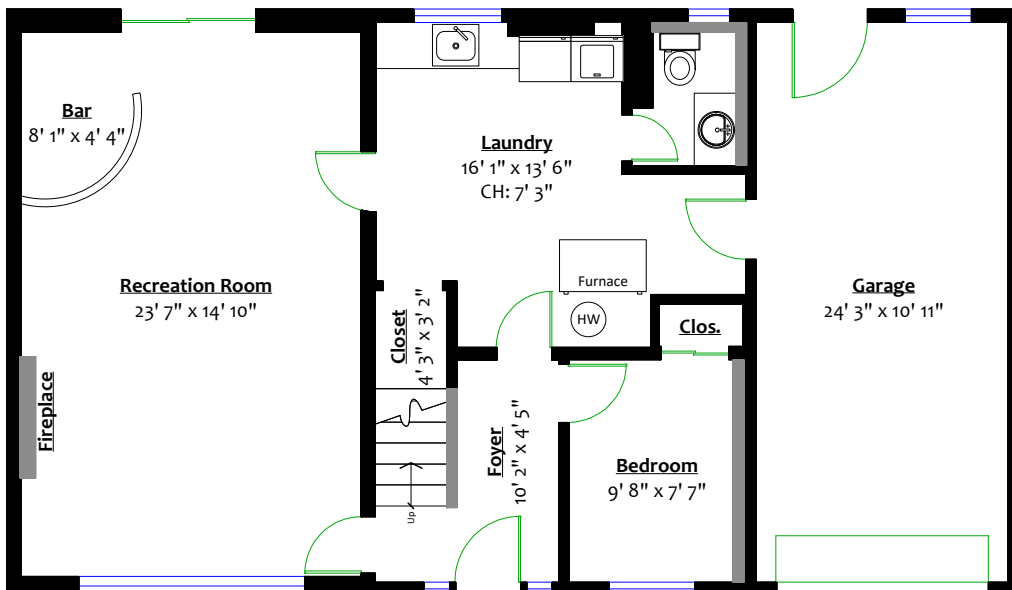

7786 Silverdale Place, Mission, B.C.

Totals**

Main Level: 1,123 sq. ft.

Lower Level: 825 sq. ft.

Total: 1,948 sq. ft.

Garage: 293 sq. ft.

Deck: 285 sq. ft.

Total: 578 sq. ft.

MAIN LEVEL

Floor Area: 1,123 Sq. Ft.

Ceiling Height: 8'

LOWER LEVEL

Floor Area: 825 Sq. Ft.

Ceiling Height: 8'